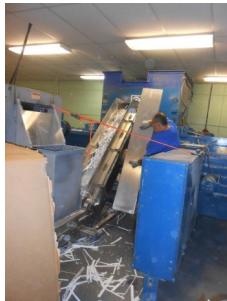

OTHER SERVICES
AVAILABLE

- Catering-On site or pick up
  Personal & Corporate Events
- Janitorial Services,
  Residential & Commercial
- Lawn Care Services
  Residential & Commercial
- Packaging & Assembly

PROGRAMS
AVAILABLE

- Vocational Program Support
- Adult Day Program
- Employment Services
- Volunteering
- Habilitation

Website:

www.paquest.com

Facebook:

Quality Employment Services & Training

Twitter:

@1QUEST_Inc

LinkedIn:

QUEST, Inc.

QUEST, INC.

704 Metro Drive
Lebanon, PA 17042

Phone: 717-273-8118

Fax: 717-273-2580